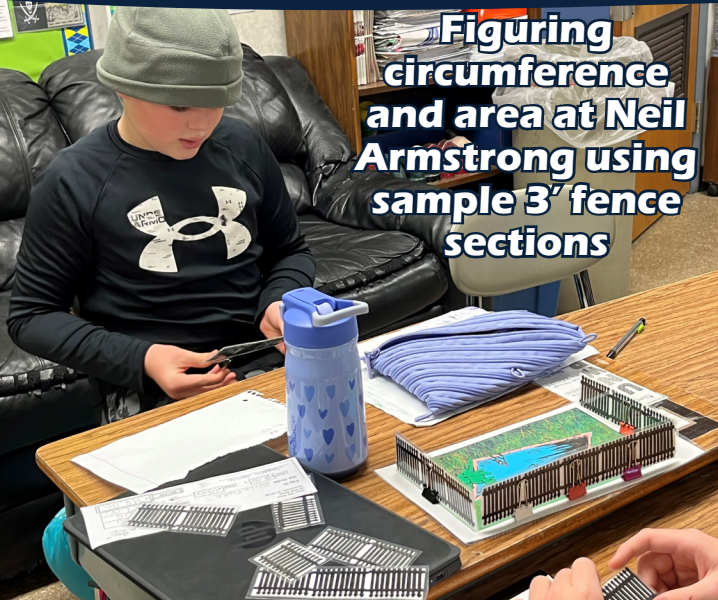

HEARTLAND CROSSING

THE ENCLAVE
From Upper \$200s

THE RANCHES
From Low \$300s

Pioneer
Blast

Jan. 19, 2023

Girls Wrestling State Championship held at MHS

Figuring circumference and area at Neil Armstrong using sample 3' fence sections